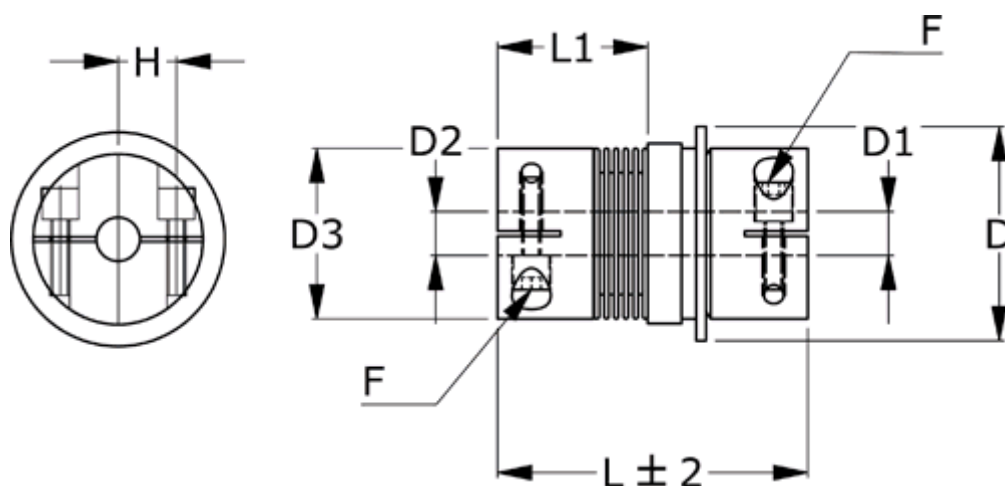

Data Sheet

Article number: 335013001505060C2

Description: Safety coupling BKK 300 synchronous
Length 150 mm, bore 50/60 mm, TKn max 300 NM

Measures

D = 119
D1 = 60
D2 = 50
D3 = 110.0
F = M12
H = 39.0
L = 150
L1 = 78.0

Nom. torque NM (TKn) = 300NM overload torque range 2
Position engagement = C = Synchronous
s = 2.0